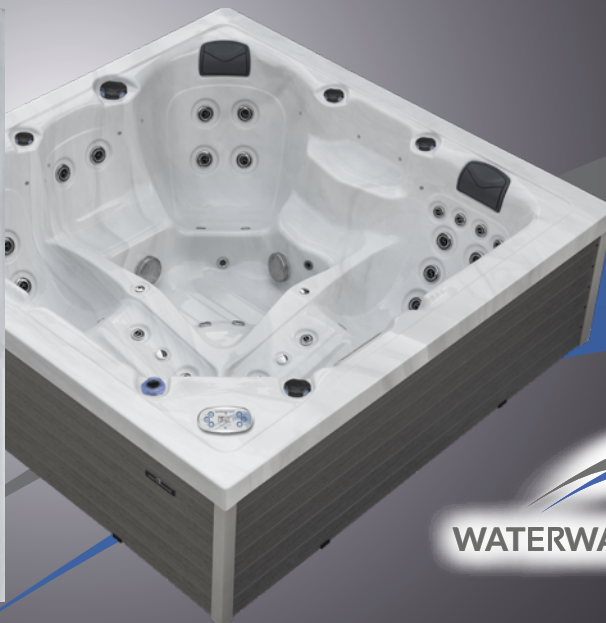

WHIRLPOOL NASHVILLE

CHROM SERIES
MODEL WL522C
216 X 216 X 74 cm

WATERWAVE SPAS®

www.waterwave-spas.com

WHIRLPOOL NASHVILLE CHROM SERIES

TECHNICAL DATA

Dimensions:	216 x 216 x 74 cm
Empty weight:	300 kg
Water capacity:	1.250 l
Total weight:	1.550kg
Cabinet color:	see overview
Shell color:	see overview

LED LIGHTING

LED underwater spotlight:	included
LED waterline:	included
Waterfall:	included

DETAILS

Seats:	2
Lounges:	2
Water jets:	38
Feet massage:	included
Neck massage:	included
Isolation:	Xtreme Isolation
Framework:	Stainless steel frame
WPC paneling:	included
Controller:	Balboa
Control panel:	TP600
Water pump:	2 x 3 HP I-level
Circulation pump:	included
Ozonator:	included
Filter:	2 x lamella filter
Water drain:	included
Heating:	3 KW Balboa
Electrical requirements:	3 phases 16 Ampere, 400 Volt

OPTIONAL

- Airblower including aromatherapy (up to 10 additional air jets)
- Waterwave Sound System
- UV disinfection

CABINET COLOR

Black

Dark Grey

Light Grey

Dark Brown

SHELL COLOR