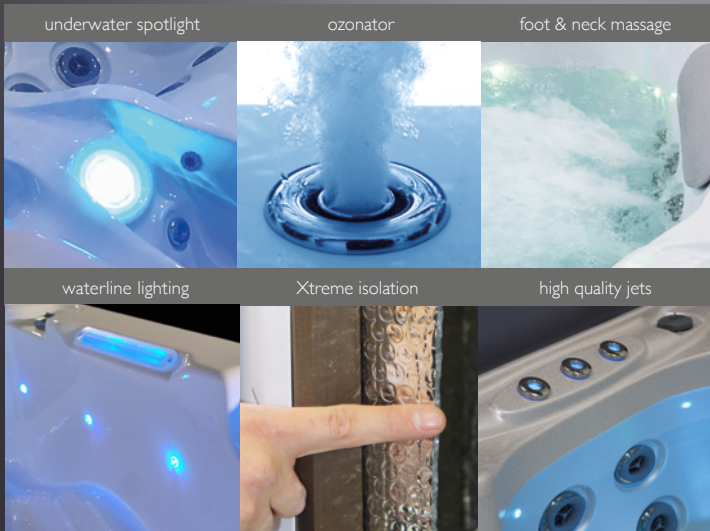

WHIRLPOOL NASHVILLE

CHROM SERIES
MODEL WL522C
216 X 216 X 74 cm

WATERWAVE SPAS®

www.waterwave-spas.com

WHIRLPOOL NASHVILLE CHROM SERIES

TECHNICAL DATA

Dimensions:	216 x 216 x 74 cm
Empty weight:	300 kg
Water capacity:	1.250 l
Total weight:	1.550kg
Cabinet color:	see overview
Shell color:	see overview

LED LIGHTING

LED underwater spotlight:	included
LED waterline:	included
Waterfall:	included

DETAILS

Seats:	2
Lounges:	2
Water jets:	38
Feet massage:	included
Neck massage:	included
Isolation:	Xtreme Isolation
Framework:	Stainless steel frame
WPC paneling:	included
Controller:	Balboa
Control panel:	TP600
Water pump:	2 x 3 HP I-level
Circulation pump:	included
Ozonator:	included
Filter:	2 x lamella filter
Water drain:	included
Heating:	3 KW Balboa
Electrical requirements:	3 phases 16 Ampere, 400 Volt

OPTIONAL

- Airblower including aromatherapy (up to 10 additional air jets)
- Waterwave Sound System
- UV disinfection

CABINET COLOR

Black

Dark Grey

Light Grey

Dark Brown

SHELL COLOR

Pure White

Silver Marble

White Pearl

Gypsum

Mediterranean Sunset

Ocean Wave

Summer Sapphire

Midnight Opal