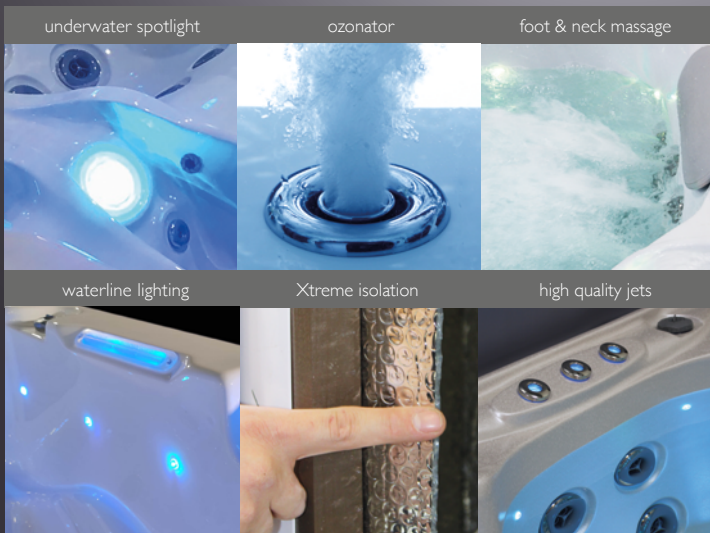

WATERWAVE SPAS®

www.waterwave-spas.com