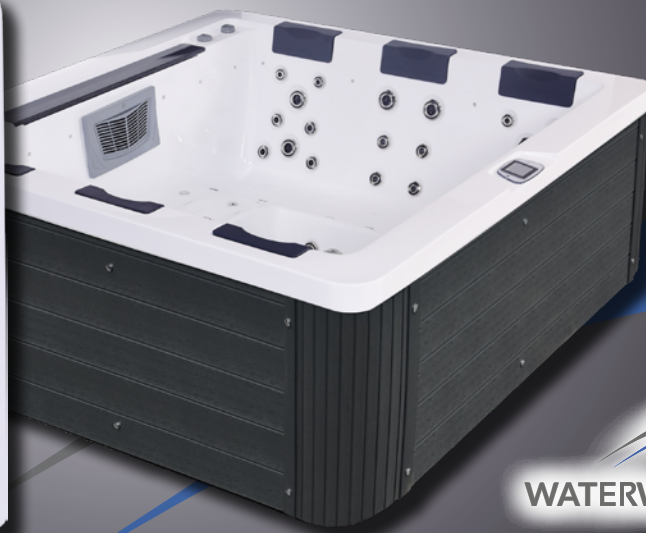

WHIRLPOOL NIZZA

DESIGN SERIES
MODEL DE800
220 X 220 X 96 cm

Ozonator

Single Control Button

Spa Touch Display

Standard cabinet

Wave Design Wasserfall

or Aluminium cabinet

WATERWAVE SPAS®

www.waterwave-spas.com

WHIRLPOOL NIZZA DESIGN SERIES

TECHNICAL DATA

Dimensions:	220 x 220 x 96 cm
Empty weight:	350 kg
Water capacity:	1.500 l
Total weight:	1.850 kg
Cabinet color:	see overview
Shell color:	see overview
Cabinet:	Aluminium or Standardcabinet

DETAILS

Seats:	4
Lounges:	1
Water jets:	54
Isolation:	Xtreme Isolation
Framework:	Stainless steel frame
Controller:	Balboa
Control panel:	Spatouch
Water pump:	1 x 3 HP 2-level + 2 x 3 HP 1-level
Circulation pump:	Silent Wave Eco
Ozonator:	included
UV disinfection:	included
Filter:	2 x lamella filter
Water drain:	included
Heating:	3 KW Balboa
Electrical requirements:	3 phases 16 Ampere, 400 Volt