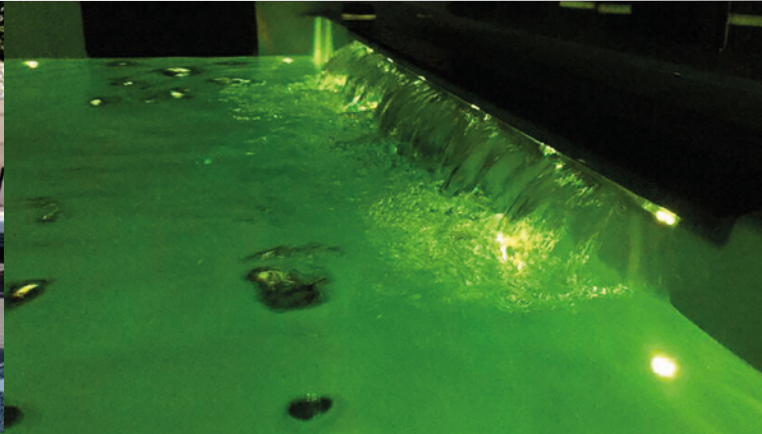

WHIRLPOOL NIZZA

DESIGN SERIES
MODEL DE800
220 X 220 X 96 cm

Ozonator

Single Control Button

Spa Touch Display

Standard cabinet

Wave Design Wasserfall

or Aluminium cabinet

DETAILS

Seats:	4
Lounges:	1
Water jets:	54
Isolation:	Xtreme Isolation
Framework:	Stainless steel frame
Controller:	Balboa
Control panel:	Spatouch
Water pump:	1 x 3 HP 2-level + 2 x 3 HP 1-level
Circulation pump:	Silent Wave Eco
Ozonator:	included
UV disinfection:	included
Filter:	2 x lamella filter
Water drain:	included
Heating:	3 KW Balboa
Electrical requirements:	3 phases 16 Ampere, 400 Volt

White Pearl

Gypsum

Mediterranean Sunset

Ocean Wave

Summer Sapphire

Midnight Opal

Sahara