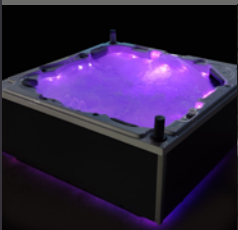

WHIRLPOOL NIZZA

DESIGN SERIES
MODEL DE800
220 X 220 X 96 cm

Ozonator

Single Control Button

Spa Touch Display

Standard cabinet

Wave Design Wasserfall

or Aluminium cabinet

WATERWAVE SPAS®

www.waterwave-spas.com

WHIRLPOOL NIZZA DESIGN SERIES

TECHNICAL DATA

Dimensions:	220 x 220 x 96 cm
Empty weight:	350 kg
Water capacity:	1.500 l
Total weight:	1.850 kg
Cabinet color:	see overview
Shell color:	see overview
Cabinet:	Aluminium or Standardcabinet

DETAILS

Seats:	4
Lounges:	1
Water jets:	54
Isolation:	Xtreme Isolation
Framework:	Stainless steel frame
Controller:	Balboa
Control panel:	Spatouch
Water pump:	1 x 3 HP 2-level + 2 x 3 HP 1-level
Circulation pump:	Silent Wave Eco
Ozonator:	included
UV disinfection:	included
Filter:	2 x lamella filter
Water drain:	included
Heating:	3 KW Balboa
Electrical requirements:	3 phases 16 Ampere, 400 Volt

White Pearl

Gypsum

Mediterranean Sunset

Ocean Wave

Summer Sapphire

Midnight Opal

Sahara